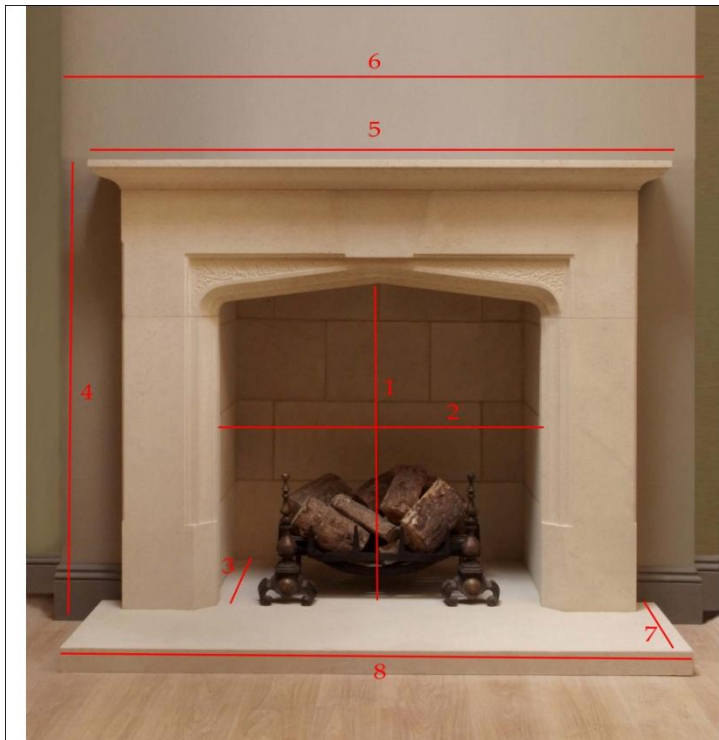

PINCKNEY GREEN

STONE | FIRE | WOOD

Helpful Hints when choosing a new fireplace.

What is the size of the hole in your chimney breast?

What is the height of your current opening? (1)

What is the width of your current opening? (2)

What is the depth of your current opening? (3)

What are the preferred dimensions for your surround? (4 & 5)

Do you have a chimney breast? If so what is the width? (6)

If not what is the width of the wall?

What is the height of the chimney breast or wall?

Width and Depth of Hearth (7 & 8)

The Style or Design of the Fireplace

Choose from one of the many designs on our website. Alternatively if you have your own design we can produce a fireplace from a photo or sketch.